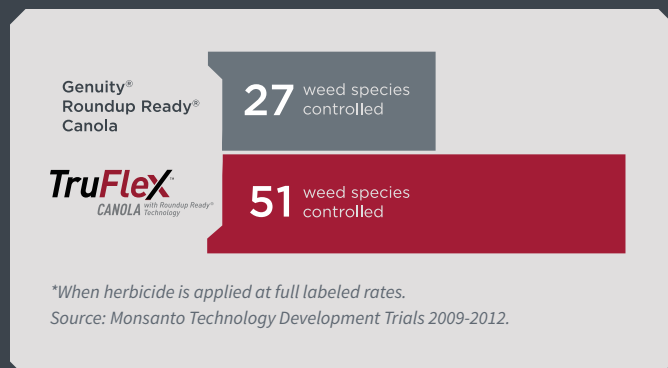

FLEXIBILITY IN SPRAY RATES AND TIMING

TruFlex canola will have a wider application window than our current technology. If weather or a late flush of weeds delays your spray date, no problem – you will be able to spray up to first flower when applying sequential rates of 0.67 L/ac. The TruFlex canola system will also enable flexibility with your Roundup WeatherMAX® herbicide application rate to help get the job done.

HIGHER YIELD POTENTIAL THROUGH GENETICS AND CROP SAFETY

New genetics have packed a lot of yield potential into each TruFlex canola seed. New advances in trait technology will help enable better weed control and crop safety compared to Genuity® Roundup Ready canola. It’s a combination that could give you the opportunity to see much more yield potential pass through the combine at harvest time.

SYSTEM COMPARISON

CONTROL A WIDER SPECTRUM OF WEEDS

CONTROL ANNUALS AND TOUGH PERENNIALS

GET UP TO 10-14 MORE SPRAY DAYS AT IN-CROP TIMING

The window of application for Roundup WeatherMAX® herbicide will extend past the six-leaf stage all the way to the first flower when applying sequential rates of 0.67 L/ac.

THE RATE FARMERS NEED FOR THEIR WEED CHALLENGES

Farmers will be able to apply Roundup WeatherMAX herbicide in-crop at 1.33 L/ac for a single application or 0.67 L/ac for two applications.

THE SOURCES OF YIELD POTENTIAL FOR TRUFLEX™ CANOLA WITH ROUNDUP READY® TECHNOLOGY