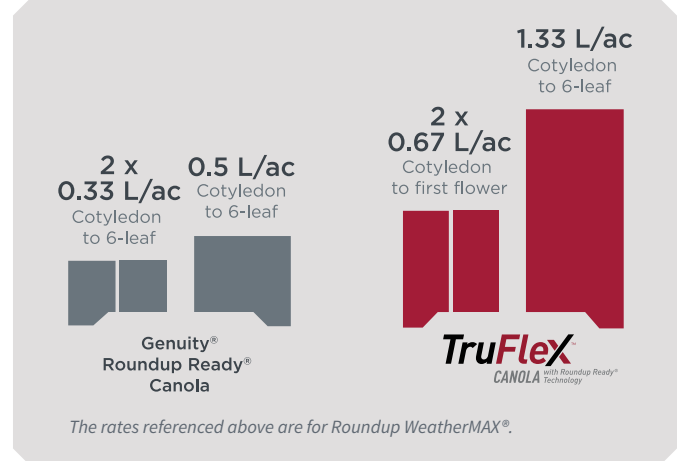

FLEXIBILITY IN SPRAY RATES AND TIMING

TruFlex canola will have a wider application window than our current technology. If weather or a late flush of weeds delays your spray date, no problem – you will be able to spray up to first flower when applying sequential rates of 0.67 L/ac. The TruFlex canola system will also enable flexibility with your Roundup WeatherMAX® herbicide application rate to help get the job done.

HIGHER YIELD POTENTIAL THROUGH GENETICS AND CROP SAFETY

New genetics have packed a lot of yield potential into each TruFlex canola seed. New advances in trait technology will help enable better weed control and crop safety compared to Genuity® Roundup Ready canola. It’s a combination that could give you the opportunity to see much more yield potential pass through the combine at harvest time.

SYSTEM COMPARISON

CONTROL A WIDER SPECTRUM OF WEEDS

CONTROL ANNUALS AND TOUGH PERENNIALS

GET UP TO 10-14 MORE SPRAY DAYS AT IN-CROP TIMING

The window of application for Roundup WeatherMAX® herbicide will extend past the six-leaf stage all the way to the first flower when applying sequential rates of 0.67 L/ac.

THE RATE FARMERS NEED FOR THEIR WEED CHALLENGES

Farmers will be able to apply Roundup WeatherMAX herbicide in-crop at 1.33 L/ac for a single application or 0.67 L/ac for two applications.

THE SOURCES OF YIELD POTENTIAL FOR TRUFLEX™ CANOLA WITH ROUNDUP READY® TECHNOLOGY