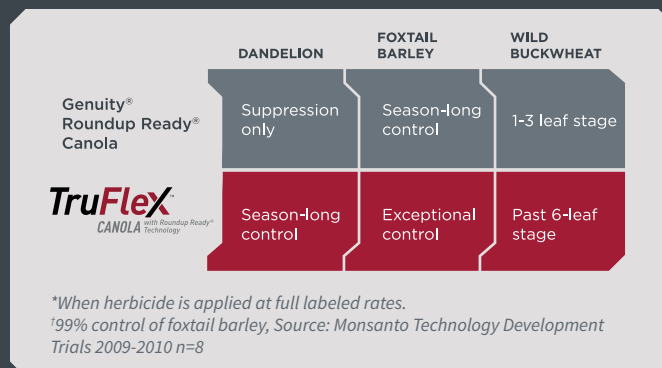

FLEXIBILITY IN SPRAY RATES AND TIMING

TruFlex canola will have a wider application window than our current technology. If weather or a late flush of weeds delays your spray date, no problem – you will be able to spray up to first flower when applying sequential rates of 0.67 L/ac. The TruFlex canola system will also enable flexibility with your Roundup WeatherMAX® herbicide application rate to help get the job done.

HIGHER YIELD POTENTIAL THROUGH GENETICS AND CROP SAFETY

New genetics have packed a lot of yield potential into each TruFlex canola seed. New advances in trait technology will help enable better weed control and crop safety compared to Genuity® Roundup Ready canola. It’s a combination that could give you the opportunity to see much more yield potential pass through the combine at harvest time.

SYSTEM COMPARISON

CONTROL A WIDER SPECTRUM OF WEEDS

CONTROL ANNUALS AND TOUGH PERENNIALS

GET UP TO 10-14 MORE SPRAY DAYS AT IN-CROP TIMING

The window of application for Roundup WeatherMAX® herbicide will extend past the six-leaf stage all the way to the first flower when applying sequential rates of 0.67 L/ac.

THE RATE FARMERS NEED FOR THEIR WEED CHALLENGES

Farmers will be able to apply Roundup WeatherMAX herbicide in-crop at 1.33 L/ac for a single application or 0.67 L/ac for two applications.

THE SOURCES OF YIELD POTENTIAL FOR TRUFLEX™ CANOLA WITH ROUNDUP READY® TECHNOLOGY