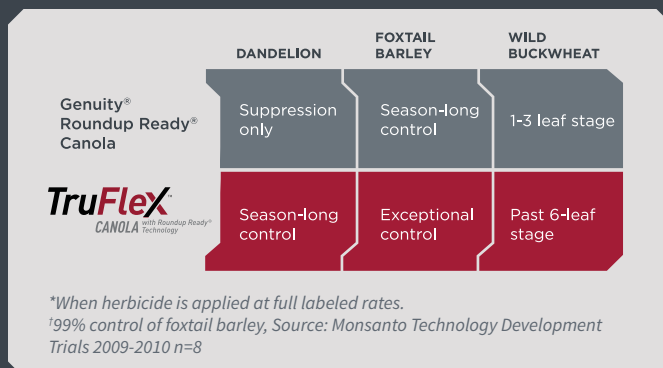

FLEXIBILITY IN SPRAY RATES AND TIMING

TruFlex canola has a wider application window than our current technology. If weather or a late flush of weeds delays your spray date, no problem – you can spray up to first flower when applying sequential rates of 0.67 L/ac. The TruFlex canola system also enables flexibility with your Roundup WeatherMAX® herbicide application rate to help get the job done.

HIGHER YIELD POTENTIAL THROUGH GENETICS AND CROP SAFETY

New genetics have packed a lot of yield potential into each TruFlex canola seed. New advances in trait technology help enable better weed control and crop safety compared to Genuity® Roundup Ready canola. It’s a combination that could give you the opportunity to see much more yield potential pass through the combine at harvest time.

SYSTEM COMPARISON

CONTROL A WIDER SPECTRUM OF WEEDS

CONTROL ANNUALS AND TOUGH PERENNIALS

GET UP TO 10-14 MORE SPRAY DAYS AT IN-CROP TIMING

The window of application for Roundup WeatherMAX® herbicide extends past the six-leaf stage all the way to the first flower when applying sequential rates of 0.67 L/ac.

THE RATE FARMERS NEED FOR THEIR WEED CHALLENGES

Farmers can apply Roundup WeatherMAX herbicide in-crop at 1.33 L/ac for a single application or 0.67 L/ac for two applications.

THE SOURCES OF YIELD POTENTIAL FOR TRUFLEX™ CANOLA WITH ROUNDUP READY® TECHNOLOGY