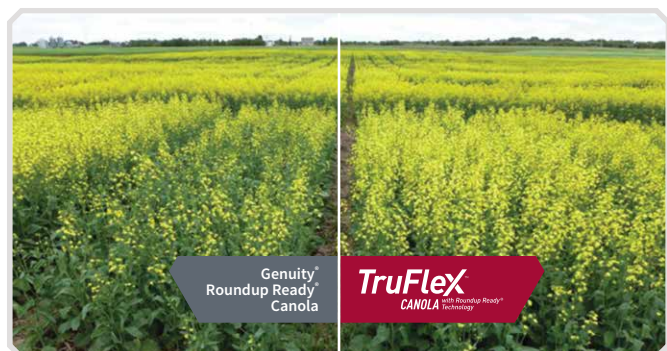

FLEXIBILITY IN SPRAY RATES AND TIMING

TruFlex canola has a wider application window than our current technology. If weather or a late flush of weeds delays your spray date, no problem – you can spray up to first flower when applying sequential rates of 0.67 L/ac. The TruFlex canola system also enables flexibility with your Roundup WeatherMAX® herbicide application rate to help get the job done.

HIGHER YIELD POTENTIAL THROUGH GENETICS AND CROP SAFETY

New genetics have packed a lot of yield potential into each TruFlex canola seed. New advances in trait technology help enable better weed control and crop safety compared to Genuity® Roundup Ready canola. It’s a combination that could give you the opportunity to see much more yield potential pass through the combine at harvest time.

SYSTEM COMPARISON

CONTROL A WIDER SPECTRUM OF WEEDS

CONTROL ANNUALS AND TOUGH PERENNIALS

GET UP TO 10-14 MORE SPRAY DAYS AT IN-CROP TIMING

The window of application for Roundup WeatherMAX® herbicide extends past the six-leaf stage all the way to the first flower when applying sequential rates of 0.67 L/ac.

THE RATE FARMERS NEED FOR THEIR WEED CHALLENGES

Farmers can apply Roundup WeatherMAX herbicide in-crop at 1.33 L/ac for a single application or 0.67 L/ac for two applications.

THE SOURCES OF YIELD POTENTIAL FOR TRUFLEX™ CANOLA WITH ROUNDUP READY® TECHNOLOGY