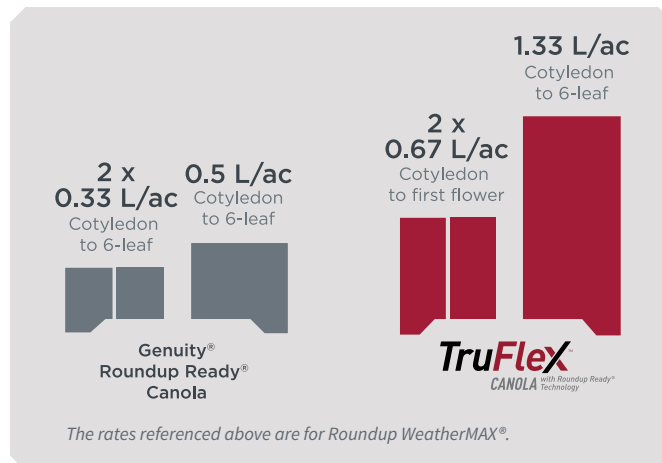

FLEXIBILITY IN SPRAY RATES AND TIMING

TruFlex canola has a wider application window than our current technology. If weather or a late flush of weeds delays your spray date, no problem – you can spray up to first flower when applying sequential rates of 0.67 L/ac. The TruFlex canola system also enables flexibility with your Roundup WeatherMAX® herbicide application rate to help get the job done.

HIGHER YIELD POTENTIAL THROUGH GENETICS AND CROP SAFETY

New genetics have packed a lot of yield potential into each TruFlex canola seed. New advances in trait technology help enable better weed control and crop safety compared to Genuity® Roundup Ready canola. It’s a combination that could give you the opportunity to see much more yield potential pass through the combine at harvest time.

SYSTEM COMPARISON

CONTROL A WIDER SPECTRUM OF WEEDS

CONTROL ANNUALS AND TOUGH PERENNIALS

GET UP TO 10-14 MORE SPRAY DAYS AT IN-CROP TIMING

The window of application for Roundup WeatherMAX® herbicide extends past the six-leaf stage all the way to the first flower when applying sequential rates of 0.67 L/ac.

THE RATE FARMERS NEED FOR THEIR WEED CHALLENGES

Farmers can apply Roundup WeatherMAX herbicide in-crop at 1.33 L/ac for a single application or 0.67 L/ac for two applications.

THE SOURCES OF YIELD POTENTIAL FOR TRUFLEX™ CANOLA WITH ROUNDUP READY® TECHNOLOGY